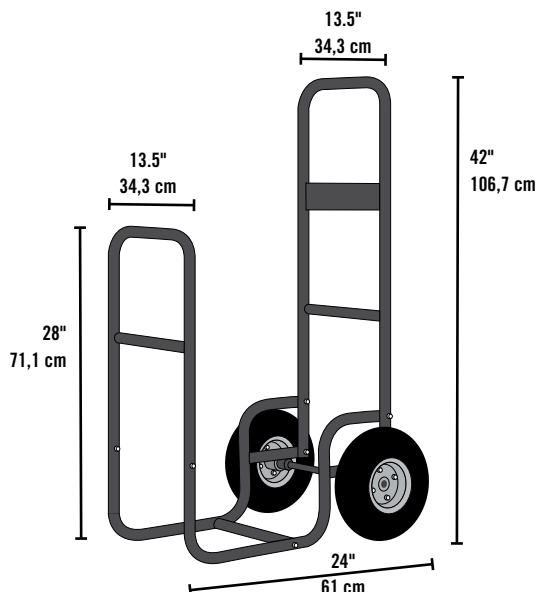

Looks great - performs better. Resists chipping, peeling, rust and corrosion.

Slim Fit Design

Built to go practically anywhere - fits through door frames or deck entries with ease.

Easy Tilt Pivot Point

Makes moving full load of wood with minimal ease and effort.

Package Includes

- (1) Round 1 in. / 2,5 cm Tube Frame
- (2) Pneumatic 10 in. / 25,4 cm Tires
- Hardware - Tools Included
- Easy step-by-step instructions

Product Specifications

13.5 x 24 x 42 in. 34,3 x 61 x 106,7 cm

Packaging Details

Container Qty.	834 (20 ft.) / 1,625 (40 ft.)	
Total Weight	27 lbs.	12,3 kg
Box Dimensions	38.2 x 14.6 x 4.3 in.	97 x 37 x 11 cm